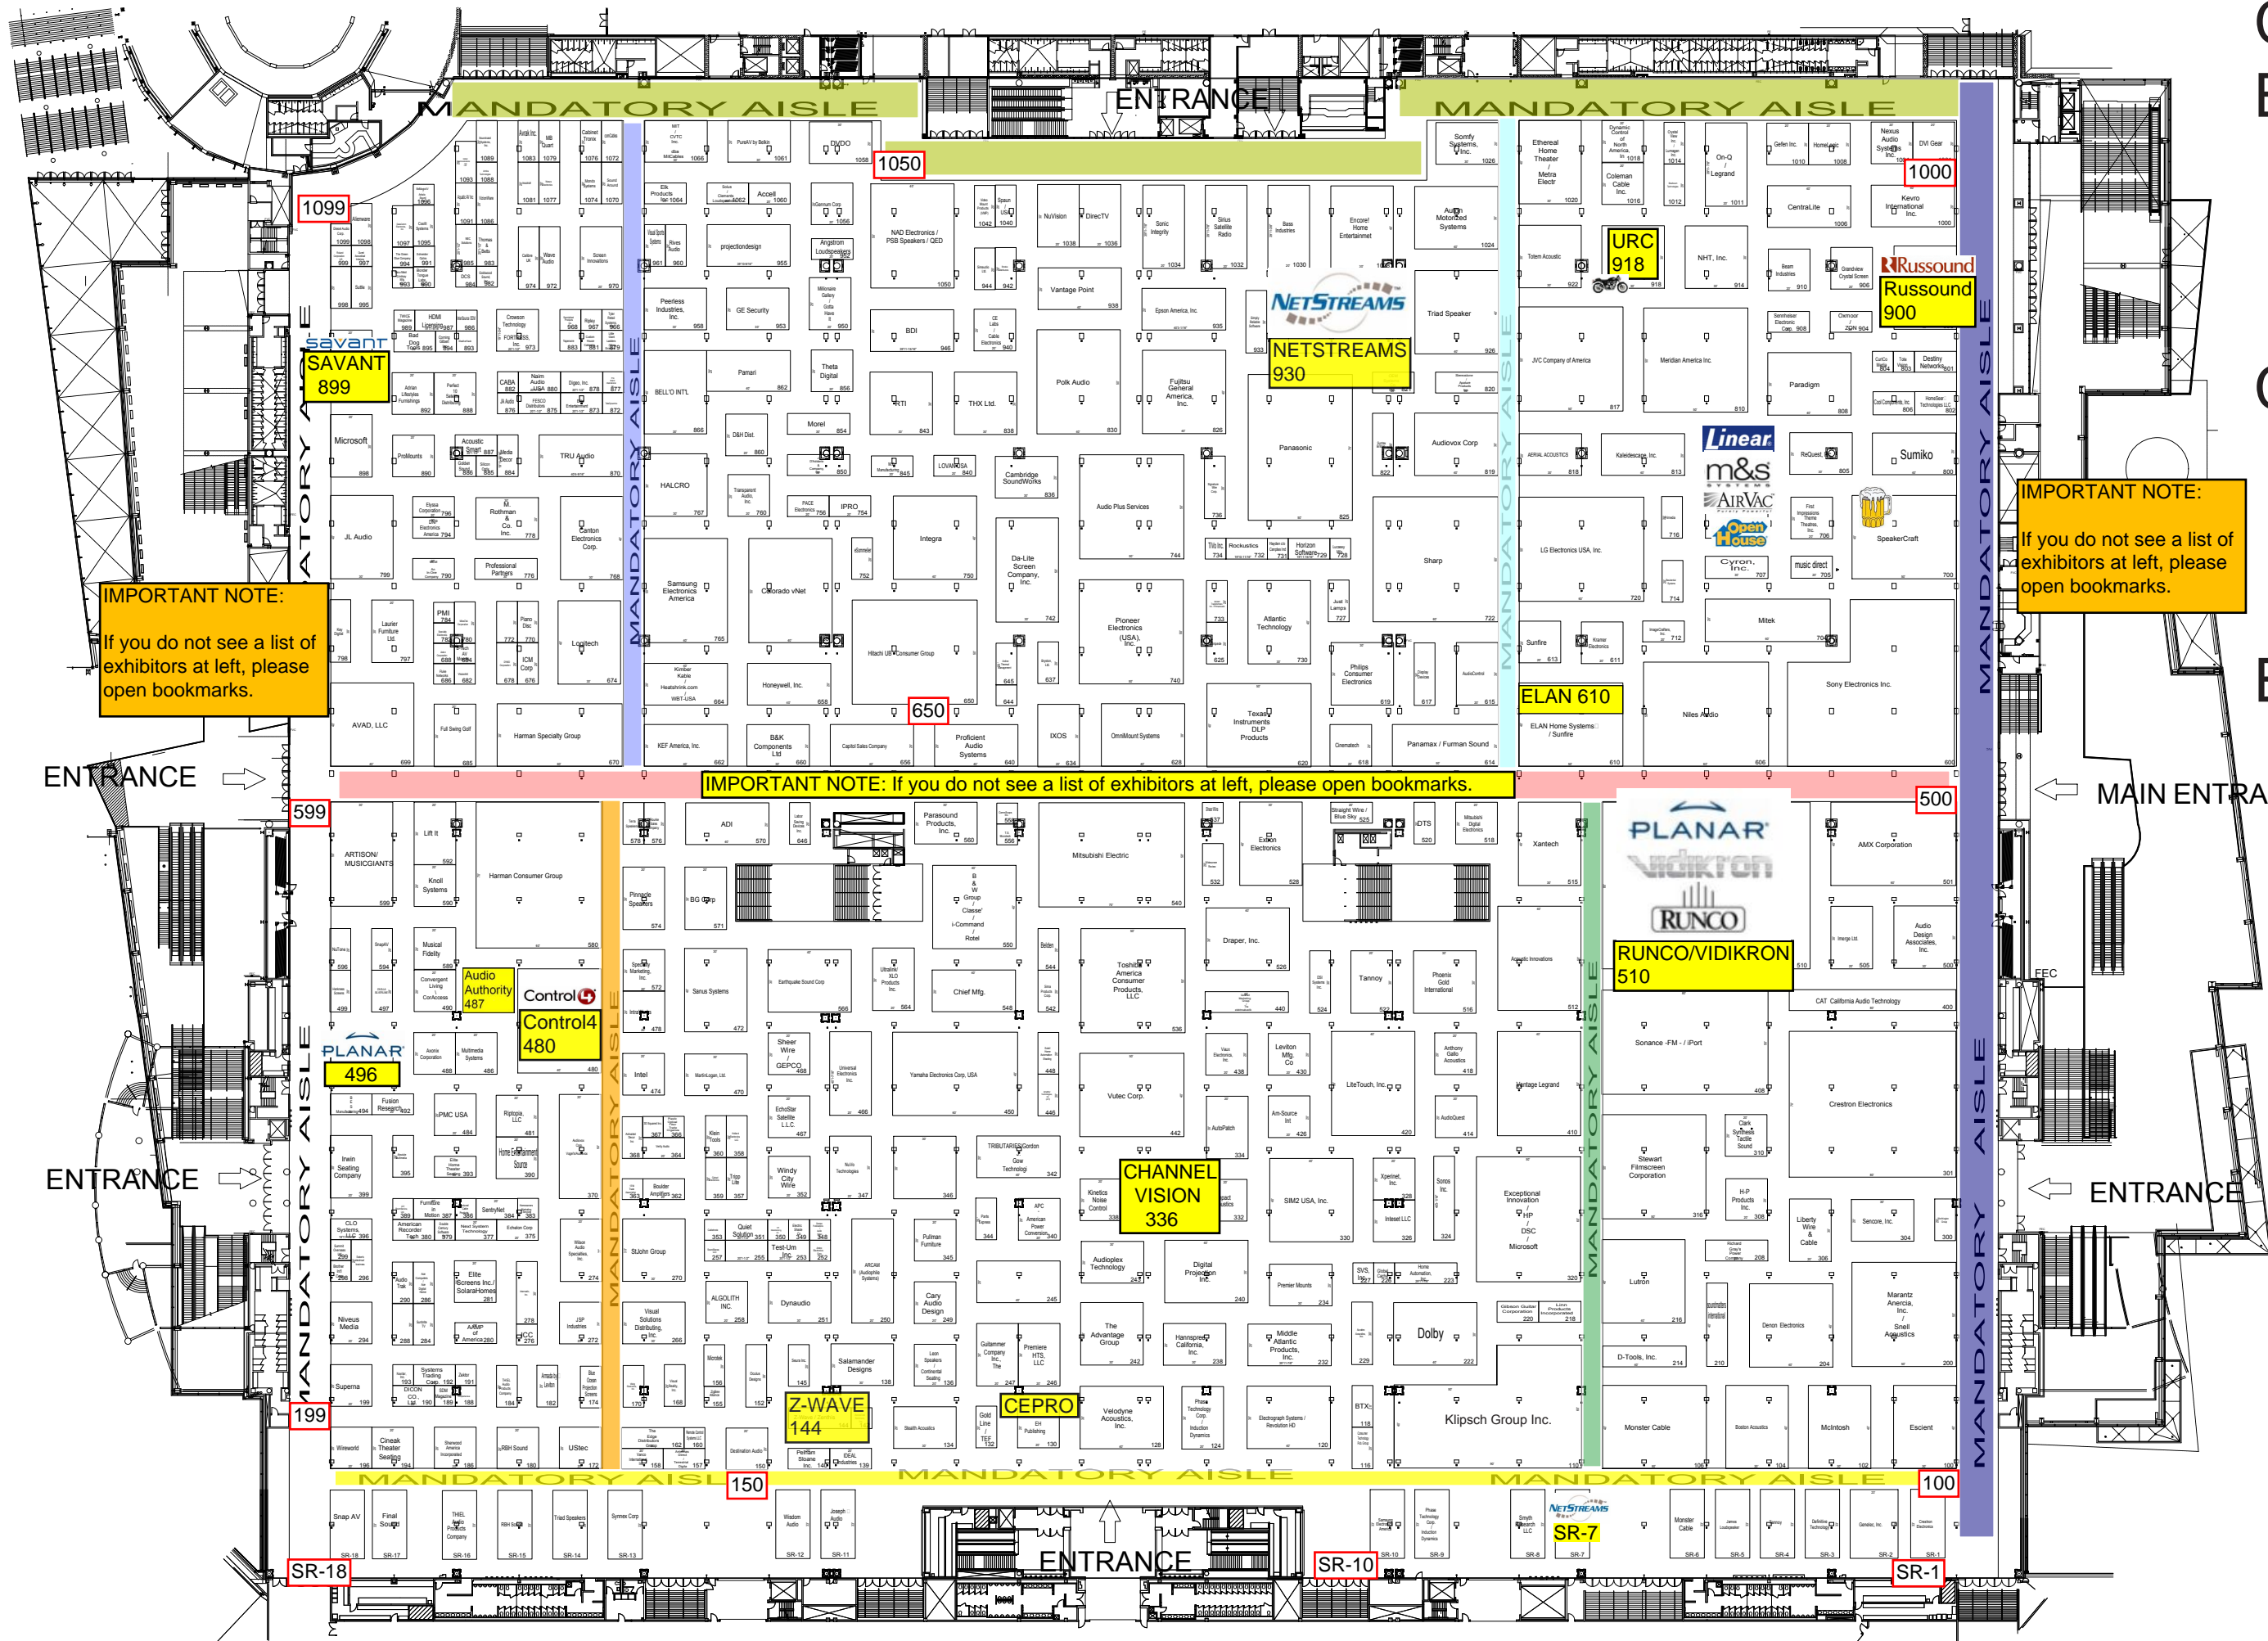

CEDIA EXPO 2007

Colorado Convention Center

Main Hall Exhibit Level

IMPORTANT NOTE:
If you do not see a list of exhibitors at left, please open bookmarks.

IMPORTANT NOTE:
If you do not see a list of exhibitors at left, please open bookmarks.

1099

1050

1000

SAVANT 899

NETSTREAMS 930

Russound 900

URC 918

ELAN 610

650

599

IMPORTANT NOTE: If you do not see a list of exhibitors at left, please open bookmarks.

500

PLANAR 496

Control4 480

RUNCO/VIDIKRON 510

CHANNEL VISION 336

199

Z-WAVE 144

CEPRO

SR-18

150

SR-10

SR-1

-  Column - floor to ceiling
-  Electrical Port - flush with floor