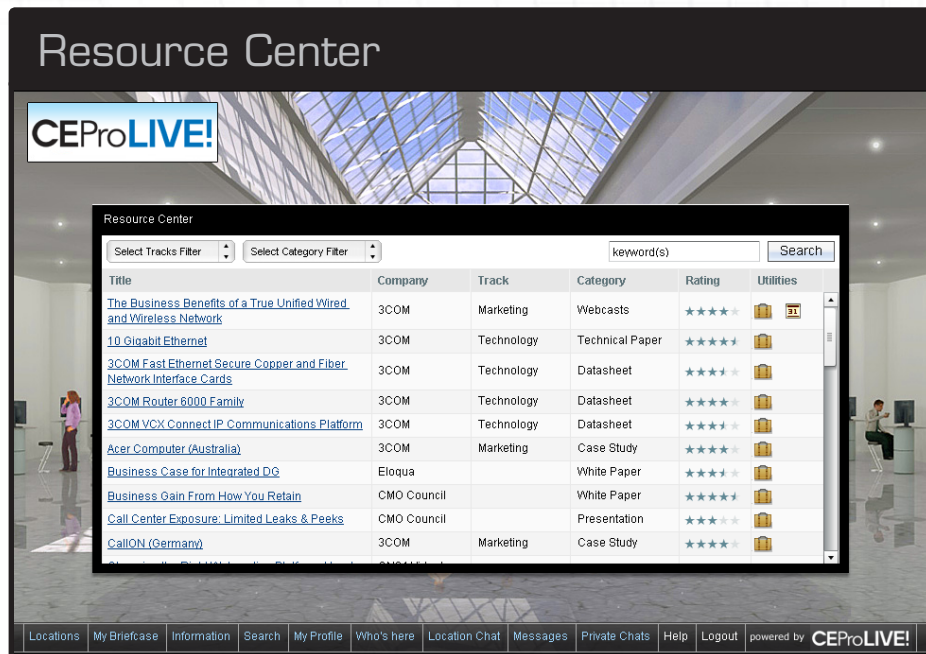

CEProLIVE!

Where CE Pro Comes to Life

How It Works

You'll start at the CEProLIVE! Welcome Center Lobby.

Visit exhibitors at the virtual Exhibit Hall to view products, access exhibitor training, download marketing collateral, and interact with manufacturers.

CEProLIVE!

Where CE Pro Comes to Life

How It Works

Visit and speak with individual exhibitors simply by clicking on their booth.

Watch and learn from rich media webcasts—live and on demand.

CEProLIVE!

Where CE Pro Comes to Life

How It Works

Find and download research on products and tools at the virtual Resource Center.

Experience peer-to-peer connections and group or one-on-one chat.

Sponsored by **SONY**
make.believe