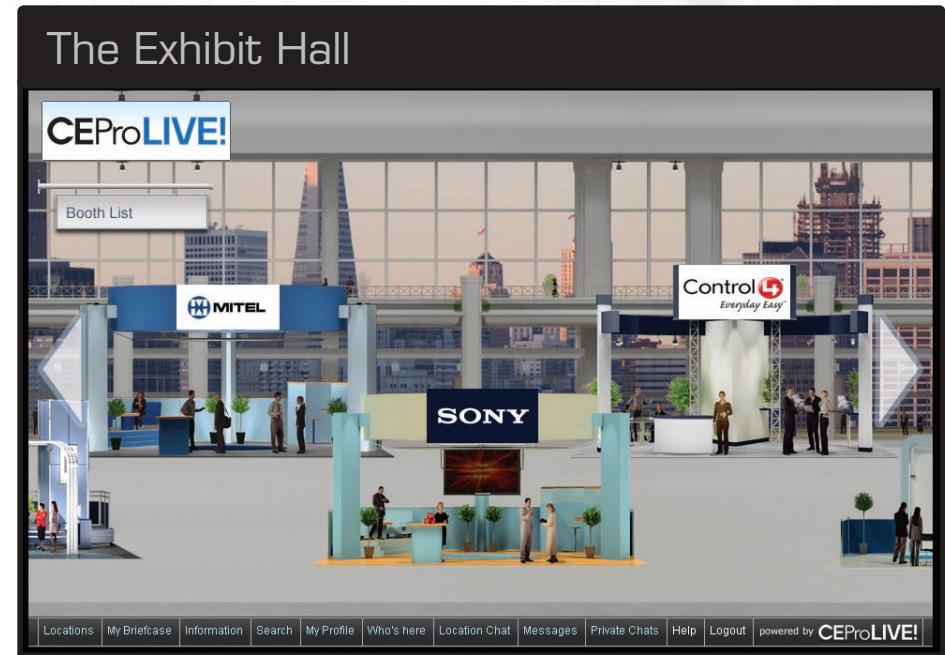

CEProLIVE!

Where CE Pro Comes to Life

How It Works

You'll start at the CEProLIVE! Welcome Center Lobby.

Visit exhibitors at the virtual Exhibit Hall to view products, access exhibitor training, download marketing collateral, and interact with manufacturers.

CEProLIVE!

Where CE Pro Comes to Life

How It Works

Visit and speak with individual exhibitors simply by clicking on their booth.

Watch and learn from rich media webcasts—live and on demand.

CEProLIVE!

Where CE Pro Comes to Life