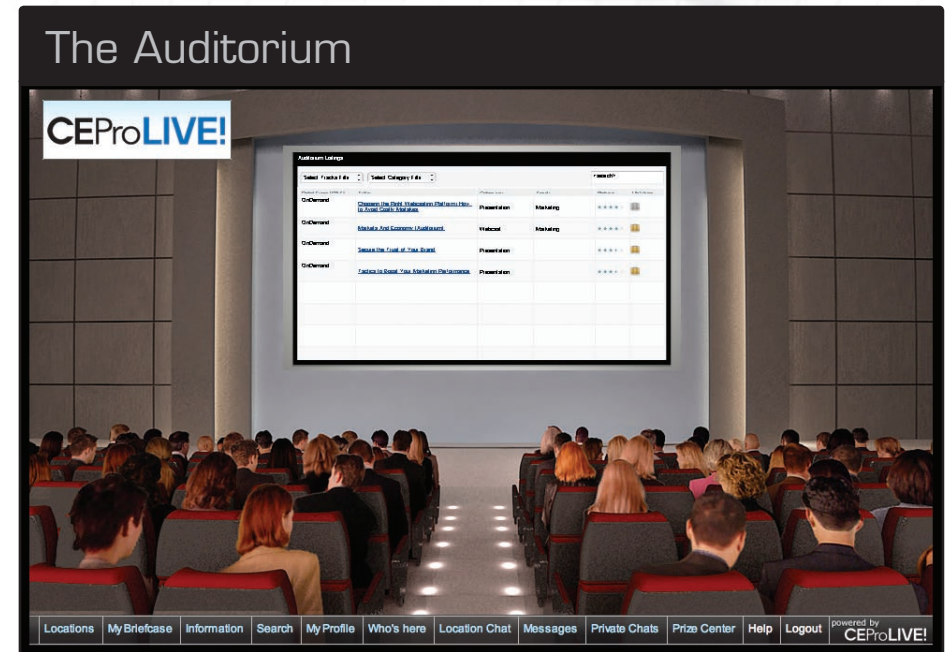

CEProLIVE!

Where CE Pro Comes to Life

How It Works

You'll start at the CEProLIVE! Welcome Center Lobby.

Visit exhibitors at the virtual Exhibit Hall to view products, access exhibitor training, download marketing collateral, and interact with manufacturers.

CEProLIVE!

Where CE Pro Comes to Life

How It Works

Visit and speak with individual exhibitors simply by clicking on their booth.

Watch and learn from rich media webcasts—live and on demand.

CEProLIVE!

Where CE Pro Comes to Life

How It Works

Find and download research on products and tools at the virtual Resource Center.

Experience peer-to-peer connections and group or one-on-one chat.

Sponsored by **SONY**
make.believe