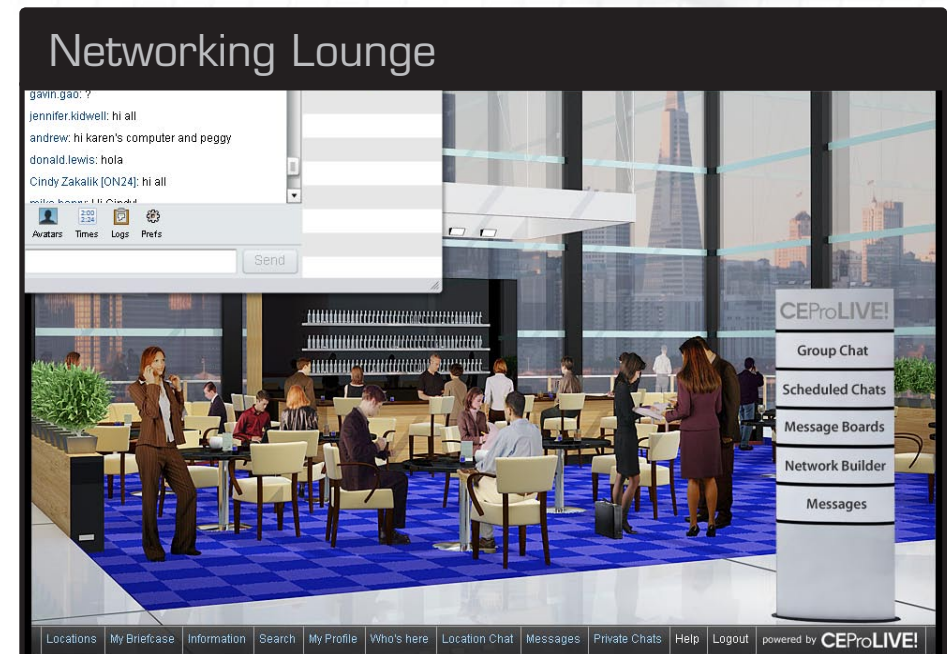

Experience peer-to-peer connections and group or one-on-one chat.

Sponsored by **SONY**
make.believe